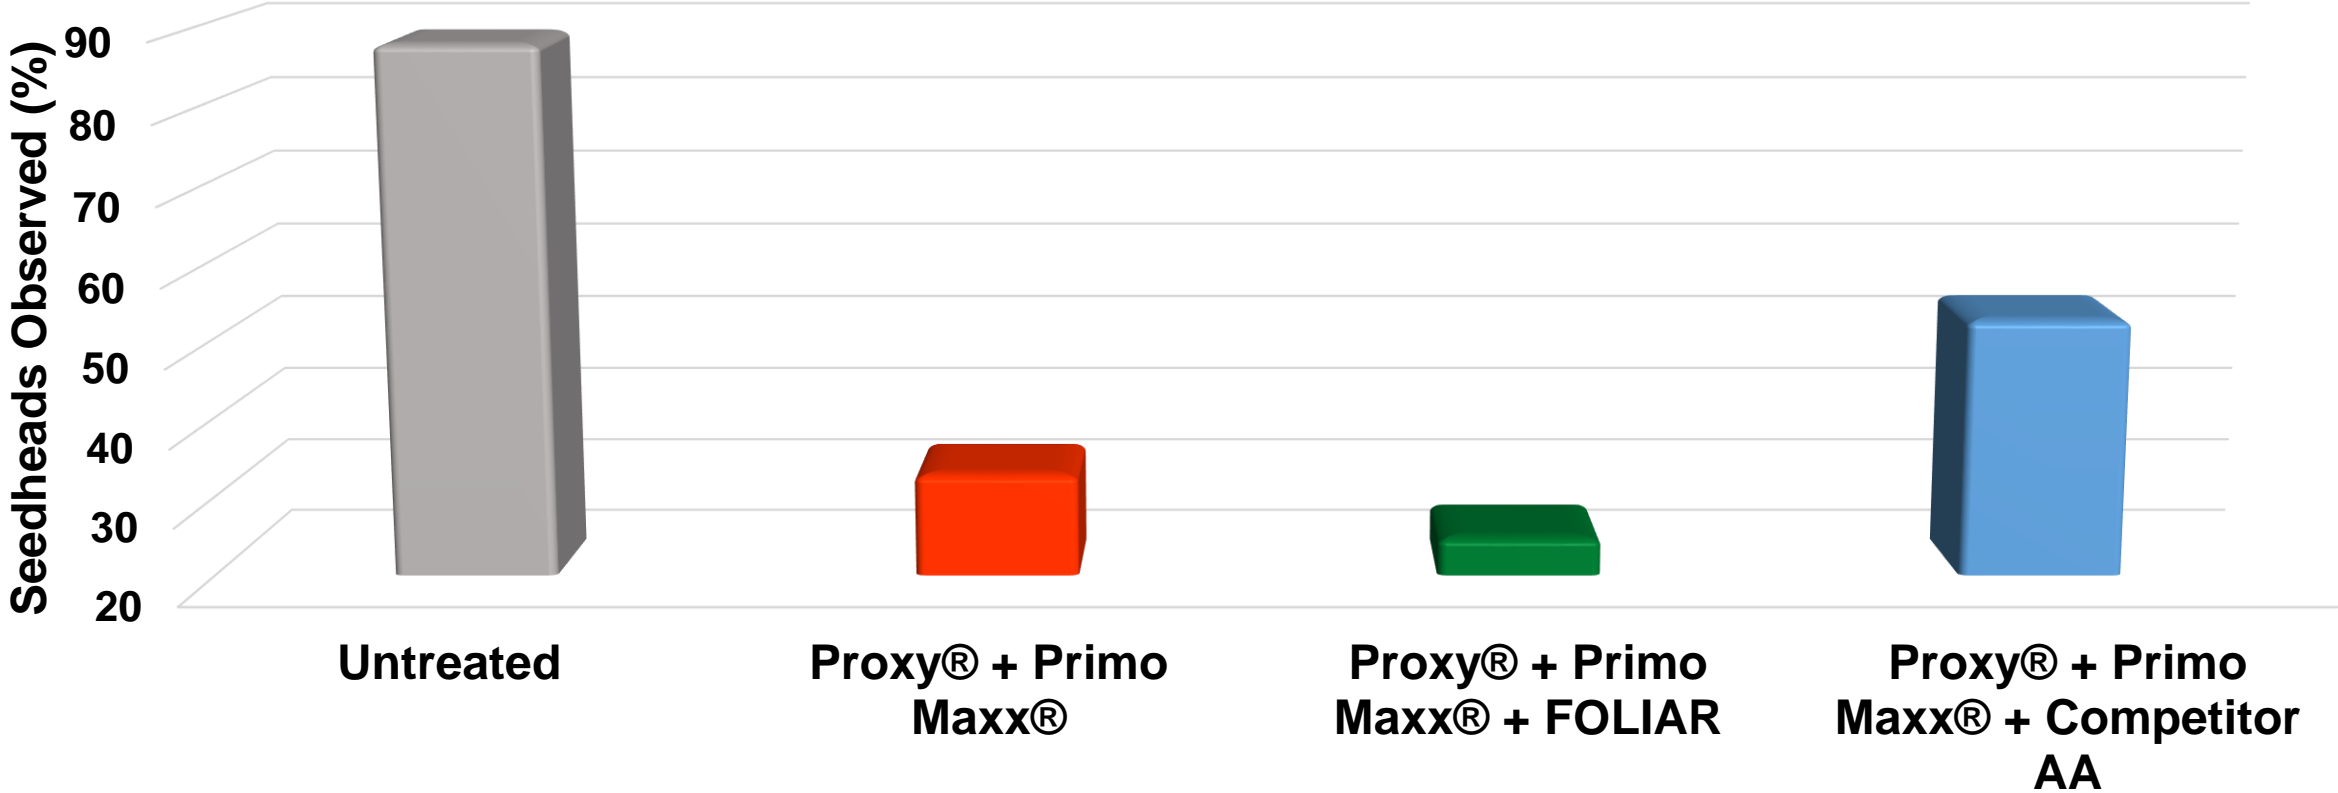

# Macro-Sorb FOLIAR Improves Seedhead Suppression

- Macro-Sorb FOLIAR improves seedhead suppression by 25%, compared to Proxy® + Primo Maxx® alone.
- Macro-Sorb FOLIAR was applied at 2.0 fl oz./1000 ft<sup>2</sup>, Proxy® at 5.0 fl oz./1000 ft<sup>2</sup> and Primo Maxx® at 5.0 fl oz./Acre.

## Turfgrass Color Four Weeks after Initial Applications

- By adding Macro-Sorb FOLIAR or FOLIAR + MINORS to Proxy® + Primo Maxx®, turfgrass color was enhanced compared to PGR's alone.