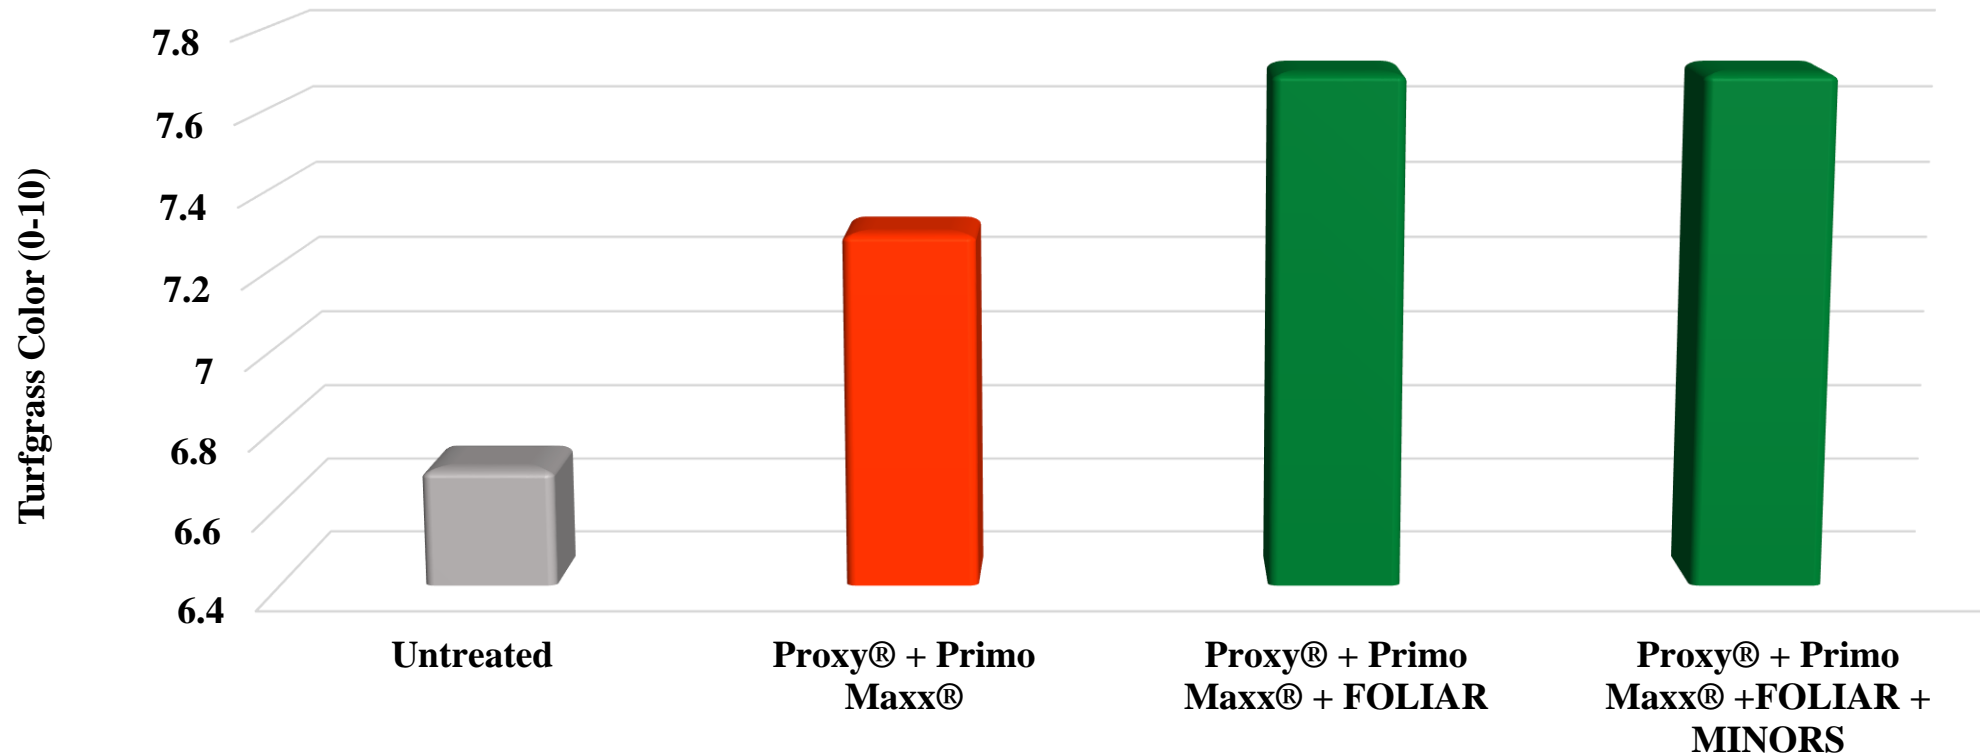

# Macro-Sorb FOLIAR Improves Seedhead Suppression

- Macro-Sorb FOLIAR improves seedhead suppression by 25%, compared to Proxy® + Primo Maxx® alone.
- Macro-Sorb FOLIAR was applied at 2.0 fl oz./1000 ft<sup>2</sup>, Proxy® at 5.0 fl oz./1000 ft<sup>2</sup> and Primo Maxx® at 5.0 fl oz./Acre.

## Turfgrass Color Four Weeks after Initial Applications

- By adding Macro-Sorb FOLIAR or FOLIAR + MINORS to Proxy® + Primo Maxx®, turfgrass color was enhanced compared to PGR's alone.